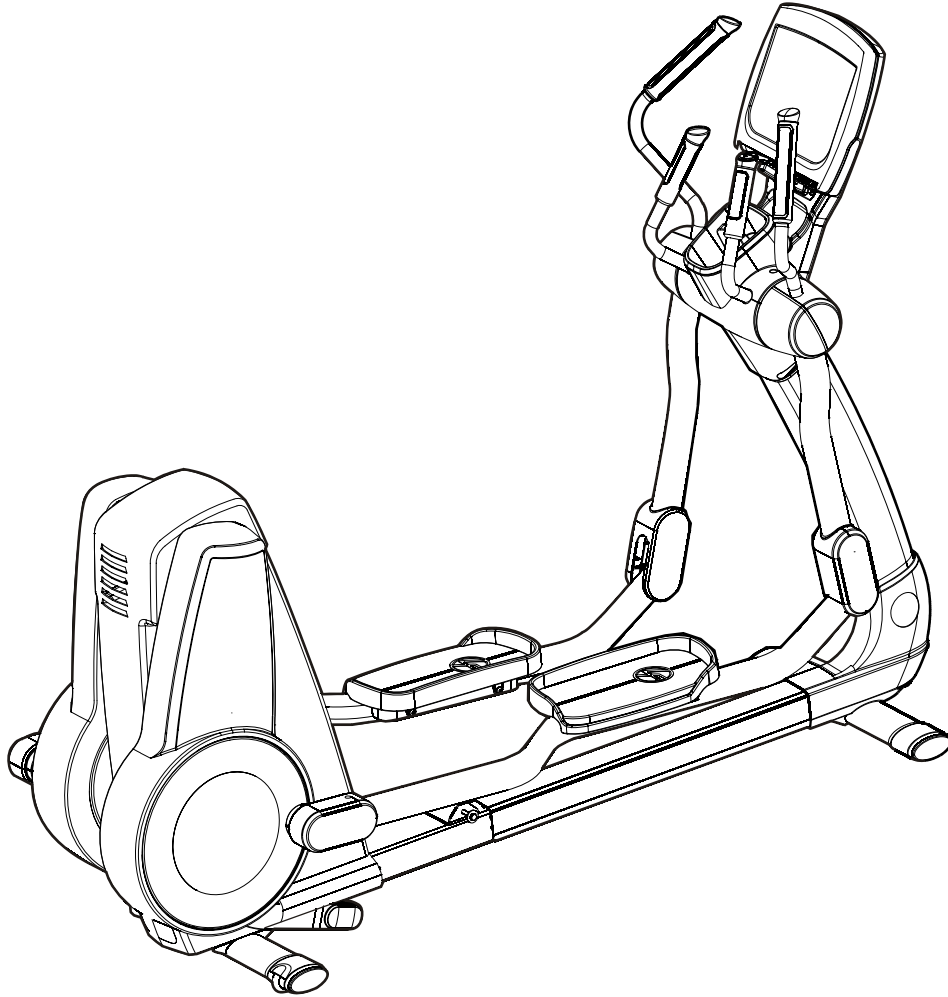

# LifeFitness

Elevation Cross-trainer 95X-ALLXX-01

Customer Support Services  
**PARTS MANUAL** rev 21 Oct 2008

Miscellaneous .....	3
Consoles .....	4
Back Console Cover and Console Support Bracket .....	5
Collar Covers and Dead Shaft End Caps.....	6
Bullhorns and Handlebars .....	7
Monocolumn and Deadshaft .....	8
Swoosh Covers and Stabilizer Assemblies .....	9
Rocker Arms and Front Clevis Covers .....	10
Pedal Levers .....	11
Frame Cover and Rocking Links .....	12
Rocker Assembly Covers.....	13
Rocker Assembly Components.....	14
Rear Tower Covers .....	15
Battery, GBC, and Poly-V Belt .....	16
Upper Tower Components .....	17
Cables.....	18

Description	Part No.
OPERATION MANUAL - (ENG)	M051-00K69-A002
(For units equipped with 15" LCD consoles only)+36V POWER SUPPLY  LINE CORD DOM 10A, 125V LINE CORD CONT 10A, 250V LINE CORD U.K. 10A LINE CORD AUSTRALIA LINE CORD CHINA 10A, 250V	0017-00003-1037  0017-00003-0704 0017-00003-0691 0017-00003-0889 0017-00003-0918 0017-00003-1012
TOUCH UP PAINT: SPRAY CAN .5 OZ BOTTLE W/APPLICATOR .33 OZ PEN	0017-00008-0204 0017-00008-0205 0017-00008-0206
BRKT ASSY: POWER/COAX INPUT ASSEMBLY CONSISTS OF: 1) POWER COAX BRACKET 2) F-TYPE PANEL CONNECTOR 3) CAT-5 RECEPTACLE	AK66-00036-0000  0K66-01063-0000 0017-00021-2846 0017-00021-2980
HARDWARE BAG	AK69-00136-0000

7-inch Inspire LCD console

15-inch Engage LCD console

Achieve LED console

Elevation Cross-trainer  
Back Console Cover and Console Support Bracket

95X-ALLXX-01  
S/N XTM100000 and up

Not Shown  
Console Support Bracket  
AK69-00081-0000